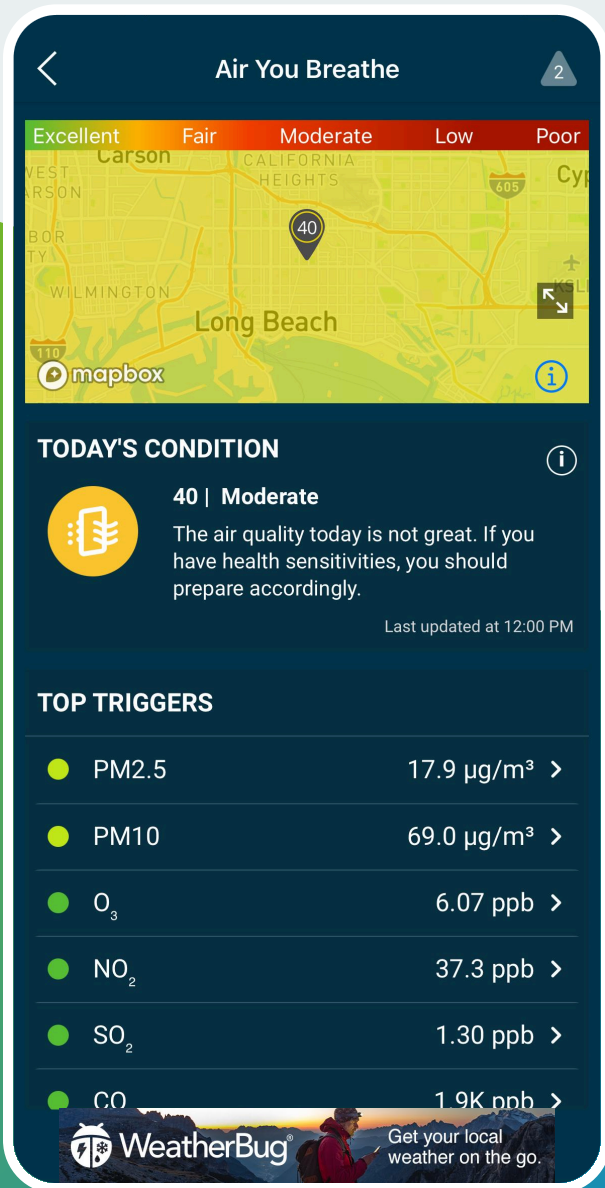

WeatherBug®

Compatible with

Disney
WEATHER ✓

Plan ahead with air quality insights

- Get today's conditions based on various air pollutants and if action needs to be taken for safety purposes

- See today's top triggers

- Check the interactive air quality map

- Read today's health advice

- And more!

Scan to download the
WeatherBug app!